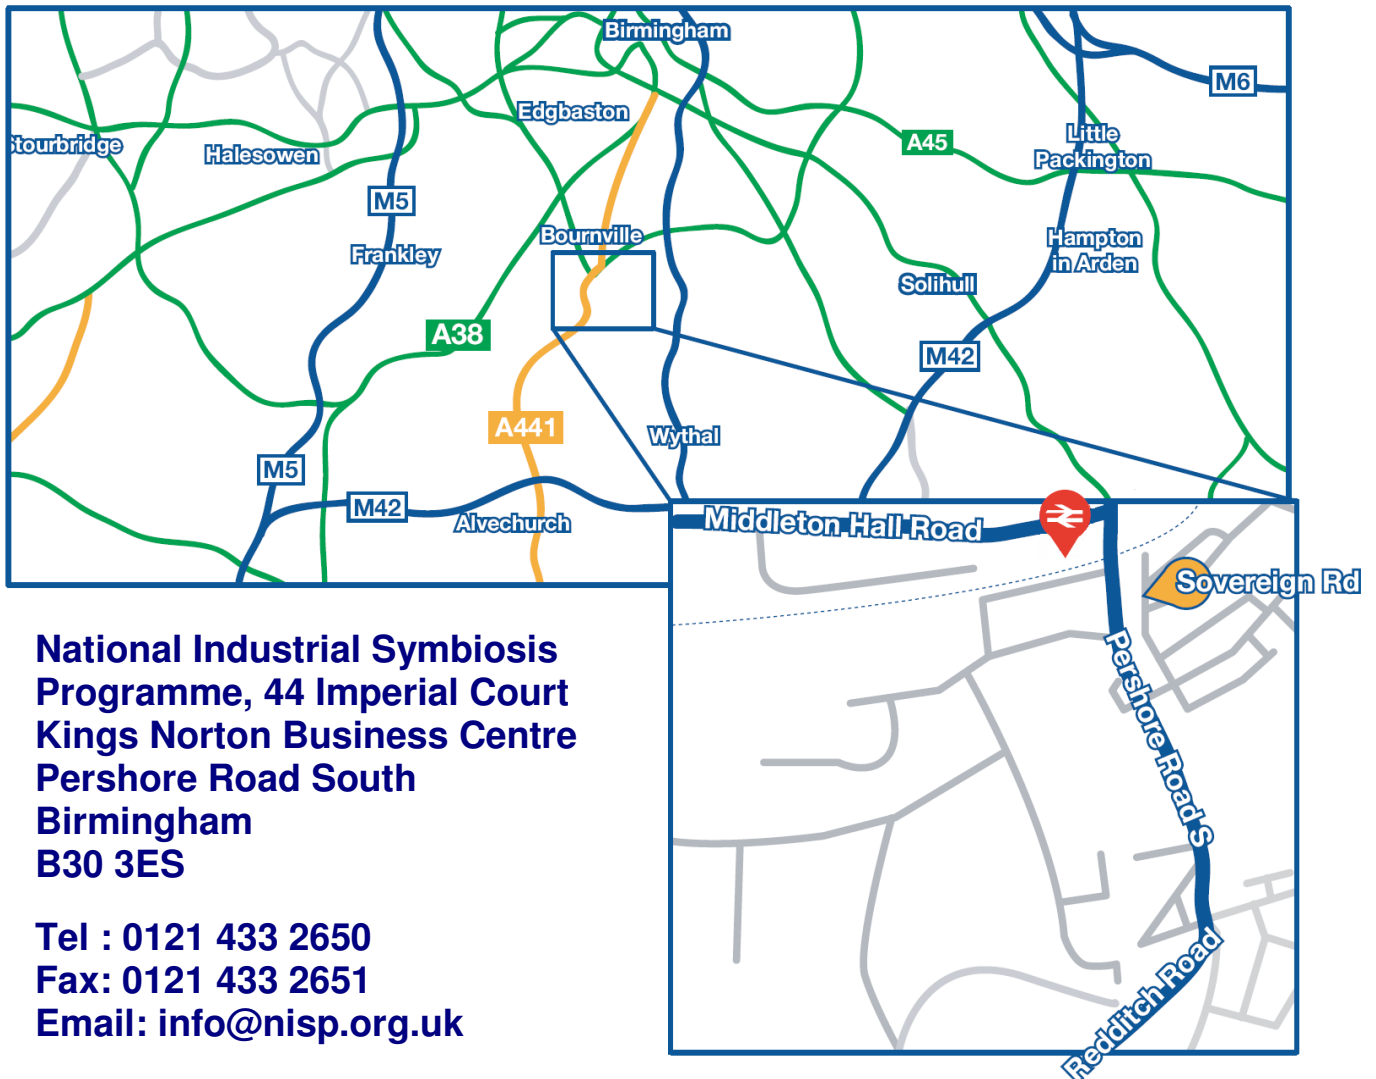

Map and Directions

**National Industrial Symbiosis
Programme, 44 Imperial Court
Kings Norton Business Centre
Pershore Road South
Birmingham
B30 3ES**

**Tel : 0121 433 2650
Fax: 0121 433 2651
Email: info@nisp.org.uk**

Directions by car:

From the M5, take the M42 east-bound at junction 4a, then the A441 Redditch Road at junction 2 heading north into Kings Norton. Redditch Road becomes Pershore Road South. Following signs to Kings Norton Business Park, at the traffic lights turn right onto Melchett Road, and take the first left into Sovereign Road. NISP is signposted on the left hand side at the top of the hill.

Parking is available – please report to reception on arrival.

Directions by rail:

NISP offices are opposite Kings Norton railway station.

A regular service to Kings Norton from Birmingham New Street station (approx 14 minutes).