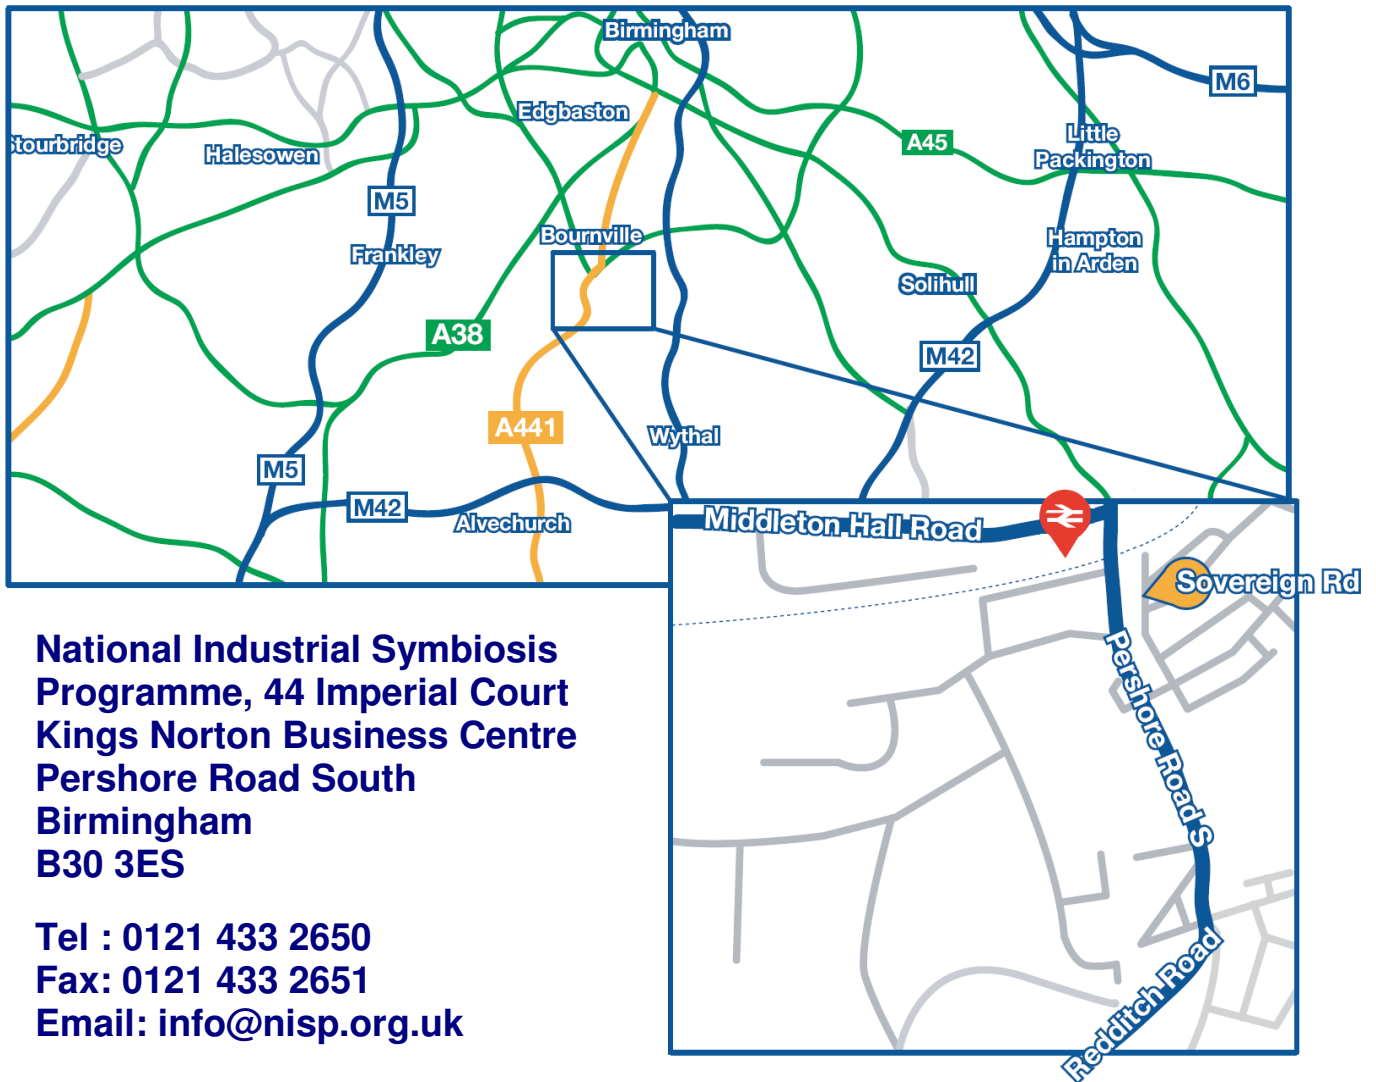

Map and Directions

**National Industrial Symbiosis
Programme, 44 Imperial Court
Kings Norton Business Centre
Pershore Road South
Birmingham
B30 3ES**

**Tel : 0121 433 2650
Fax: 0121 433 2651
Email: info@nisp.org.uk**

Directions by car:

From the M5, take the M42 east-bound at junction 4a, then the A441 Redditch Road at junction 2 heading north into Kings Norton. Redditch Road becomes Pershore Road South. Following signs to Kings Norton Business Park, at the traffic lights turn right onto Melchett Road, and take the first left into Sovereign Road. NISP is signposted on the left hand side at the top of the hill.

Parking is available – please report to reception on arrival.

Directions by rail:

NISP offices are opposite Kings Norton railway station.

A regular service to Kings Norton from Birmingham New Street station (approx 14 minutes).